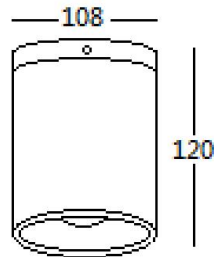

Outdoor Round ceiling Light Manual of user

Summary

- .Base function: Outdoor round ceiling light
- .Using place : outdoor ceiling
- .Techinal parameter:

Model no	Voltage	Frequency	Product Size	Power	LUM	CCT	IP
DUVA 4701.10.65.30	AC220-240V	50/60HZ	∅ 108*120mm	10W	600lm	3000K	65

Product Image and dimension

Warning using and installation in according with use of manual

- .The input volatge should no exceed the rate voltage range(Rate voltage: AC220-AC240V 50/60HZ)
- .The ceiling light can not be installed in the following palce: